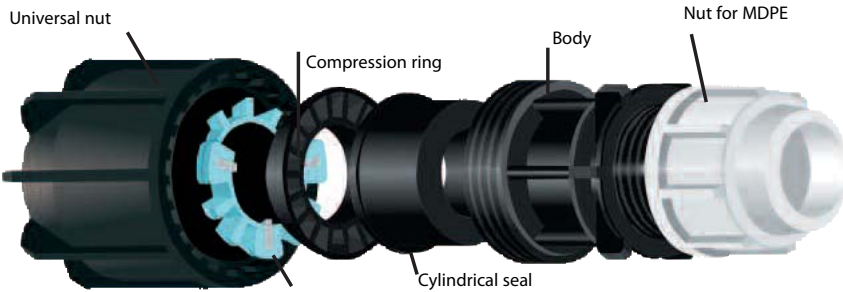

the push-fit plastic fitting with no water restriction

now available...

Heavy Gauge Coupling

Heavy Gauge Tee

Heavy Gauge

Heavy Gauge
Male Adaptor

Heavy Gauge
Female Adaptor

Heavy Gauge Inline Valve

ideal for new pipe connections
and for the repair and maintenance
of existing pipelines

to order:

TEL: 041 983 2591

FAX: 041 983 2599

IPL group

Industrial Plant Ltd.
Innovative Products Ltd.

Slane Road, Drogheda,
Co. Louth, Ireland.
Tel: +353 41 983 2591
Fax: +353 41 983 2599
Email: info@ipl.ie
Website: www.iplgroup.com

the push-fit plastic fitting with no water restriction

now available...

Normal Gauge Coupling

Normal Gauge Tee

Normal Gauge

Normal Gauge
Male Adaptor

Normal Gauge
Female Adaptor

Normal Gauge Inline Valve