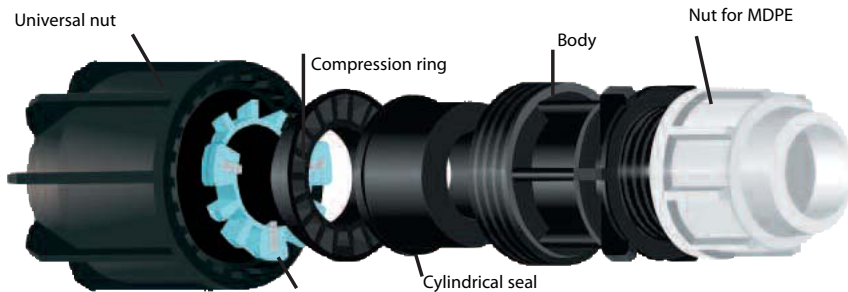

the push-fit plastic fitting with no water restriction

now available...

Heavy Gauge Coupling

Heavy Gauge Tee

Heavy Gauge

Heavy Gauge
Male Adaptor

Heavy Gauge
Female Adaptor

Heavy Gauge Inline Valve

ideal for new pipe connections
and for the repair and maintenance
of existing pipelines

to order:

TEL: 041 983 2591

FAX: 041 983 2599

IPL group

Industrial Plant Ltd.
Innovative Products Ltd.

Slane Road, Drogheda,
Co. Louth, Ireland.
Tel: +353 41 983 2591
Fax: +353 41 983 2599
Email: info@ipl.ie
Website: www.iplgroup.com

the push-fit plastic fitting with no water restriction

now available...

Normal Gauge Coupling

Normal Gauge Tee

Normal Gauge

Normal Gauge
Male Adaptor

Normal Gauge
Female Adaptor

Normal Gauge Inline Valve